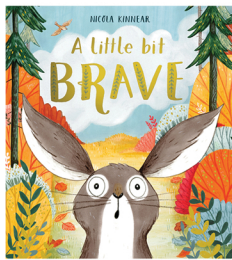

HOW TO DRAW LOGAN

1. Let's start with Logan's head!

2. Add in his ears and the top of his scarf.

3. Draw in Logan's eyes, nose, whiskers and ears.

4. Draw Logan's body.

5. Add Logan's arms and legs.

6. Give Logan his tail and the rest of his scarf.

7. Now, for the fun bit - let's colour him in!

psst...you can now draw Luna too! Just add some freckles. Remember, she doesn't wear a scarf though.