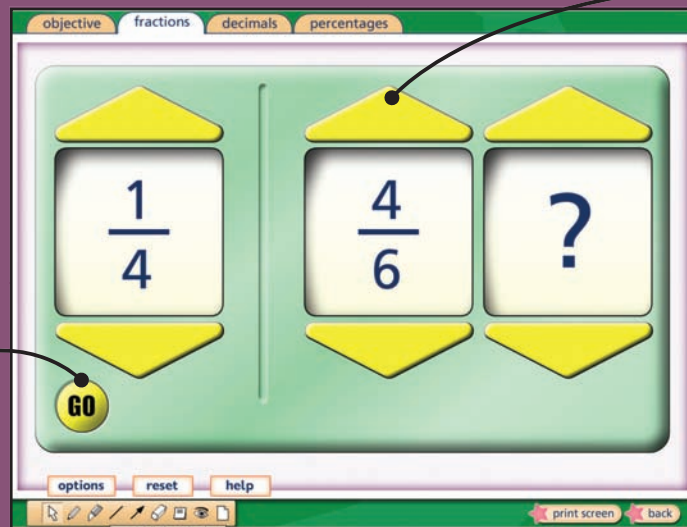

FRACTION EQUIVALENTS

This tool acts like a machine that creates equivalent fractions. The core function of the tool is to match fraction equivalents with the target fraction, helping children to visualise fractions in different formats.

'Up' and 'down' arrows

Click to manipulate the values up or down.

Go

Click to create a random target value.

Options

Select the target and equivalent format - fraction, shape, decimal or percentage.

Tool functions

- Options to change the target and fraction equivalent
- Create a random target value
- Click the 'up' and 'down' arrows to increase or decrease the value of the equivalent fraction, shape, decimal or percentage